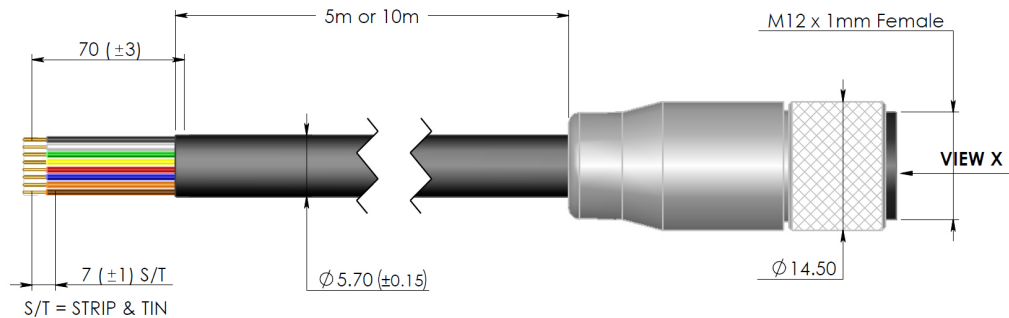

### Techn. Data

<b>Cable</b>	10 m lengths
Outer diameter of jacket	5.70 mm (+/- 0.15 mm)
Cable-jacket material	PVC
Jacket color	black
Each Core 22 Strands	Ø 0.12 mm, Bare Copper
Inner Insulation (Core) Diameter	Ø 1.35 mm (+/- 0.1 mm)
Number of Cores	8 (24 AWG) UL STYLE 2517
Wire Colors	White, Red, Blue, Yellow, Brown, Green, Black, Orange
Operating Temperature range	+105°C
Rated Voltage / Current	250 V / 3 A
<b>Connector</b>	female, M12x1, straight
Number of Pins	8
Pin Assignment	1 White, 2 Red, 3 Blue, 4 Yellow, 5 Brown, 6 Green, 7 Black, 8 Orange
Cables and assembly	open end cable
Outer diameter of Connector	Ø 14.5 mm

### Order-No,

Order No. 941200 M12 Extension Cable, 10 m, PVC\*

\*Customized cable lengths and ends are possible with a minimum order quantity of 20 pcs.