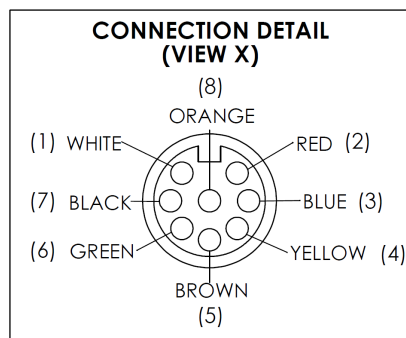

User Information

Techn. Data

Cable	10 m lengths
Outer diameter of jacket	5.70 mm (+/- 0.15 mm)
Cable-jacket material	PVC
Jacket color	black
Each Core 22 Strands	Ø 0.12 mm, Bare Copper
Inner Insulation (Core) Diameter	Ø 1.35 mm (+/- 0.1 mm)
Number of Cores	8 (24 AWG) UL STYLE 2517
Wire Colors	White, Red, Blue, Yellow, Brown, Green, Black, Orange
Operating Temperature range	+105°C
Rated Voltage / Current	250 V / 3 A
Connector	female, M12x1, straight
Number of Pins	8
Pin Assignment	1 White, 2 Red, 3 Blue, 4 Yellow, 5 Brown, 6 Green, 7 Black, 8 Orange
Cables and assembly	open end cable
Outer diameter of Connector	Ø 14.5 mm

Drawings

Order-No,

Order No. 941200 M12 Extension Cable, 10 m, PVC*

*Customized cable lengths and ends are possible with a minimum order quantity of 20 pcs.